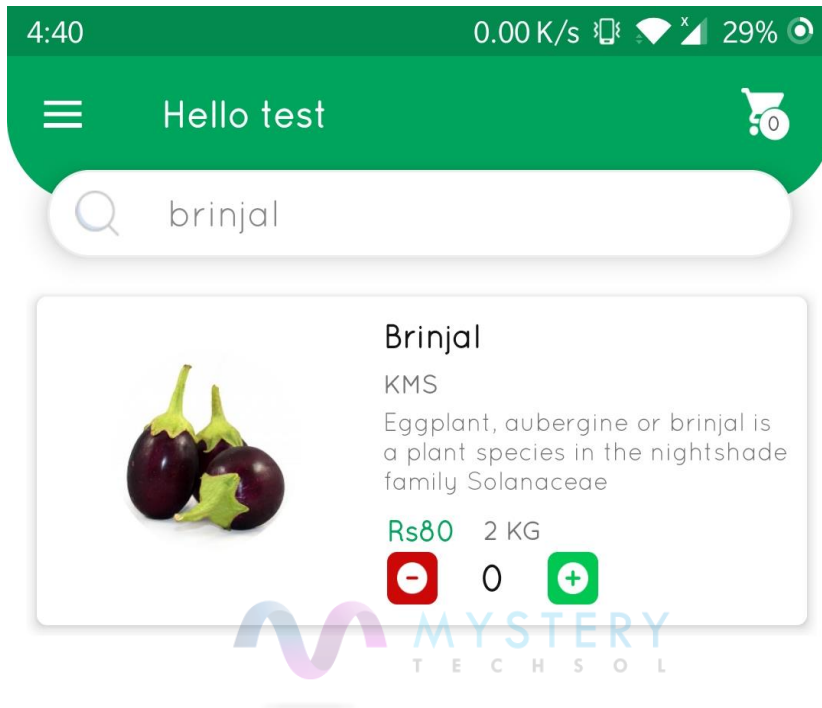

Email

MobileNo

Password

Signup

Main Screen: Main Screen to view and select the products

Easy Fast
Home Services

[View all >](#)

Vegetables(2)

Fruits(3)

Juice(2)

Dessert(2)

Drink(2)

Pizza(2)

Want to shop for

[View all >](#)

Search: user can search for specific product through live search

Menu: Menu for using multiple Features.

Edit Profile: Edit user Profile

4:41

5.50 K/s   30% 

My Profile

Name

test

Address